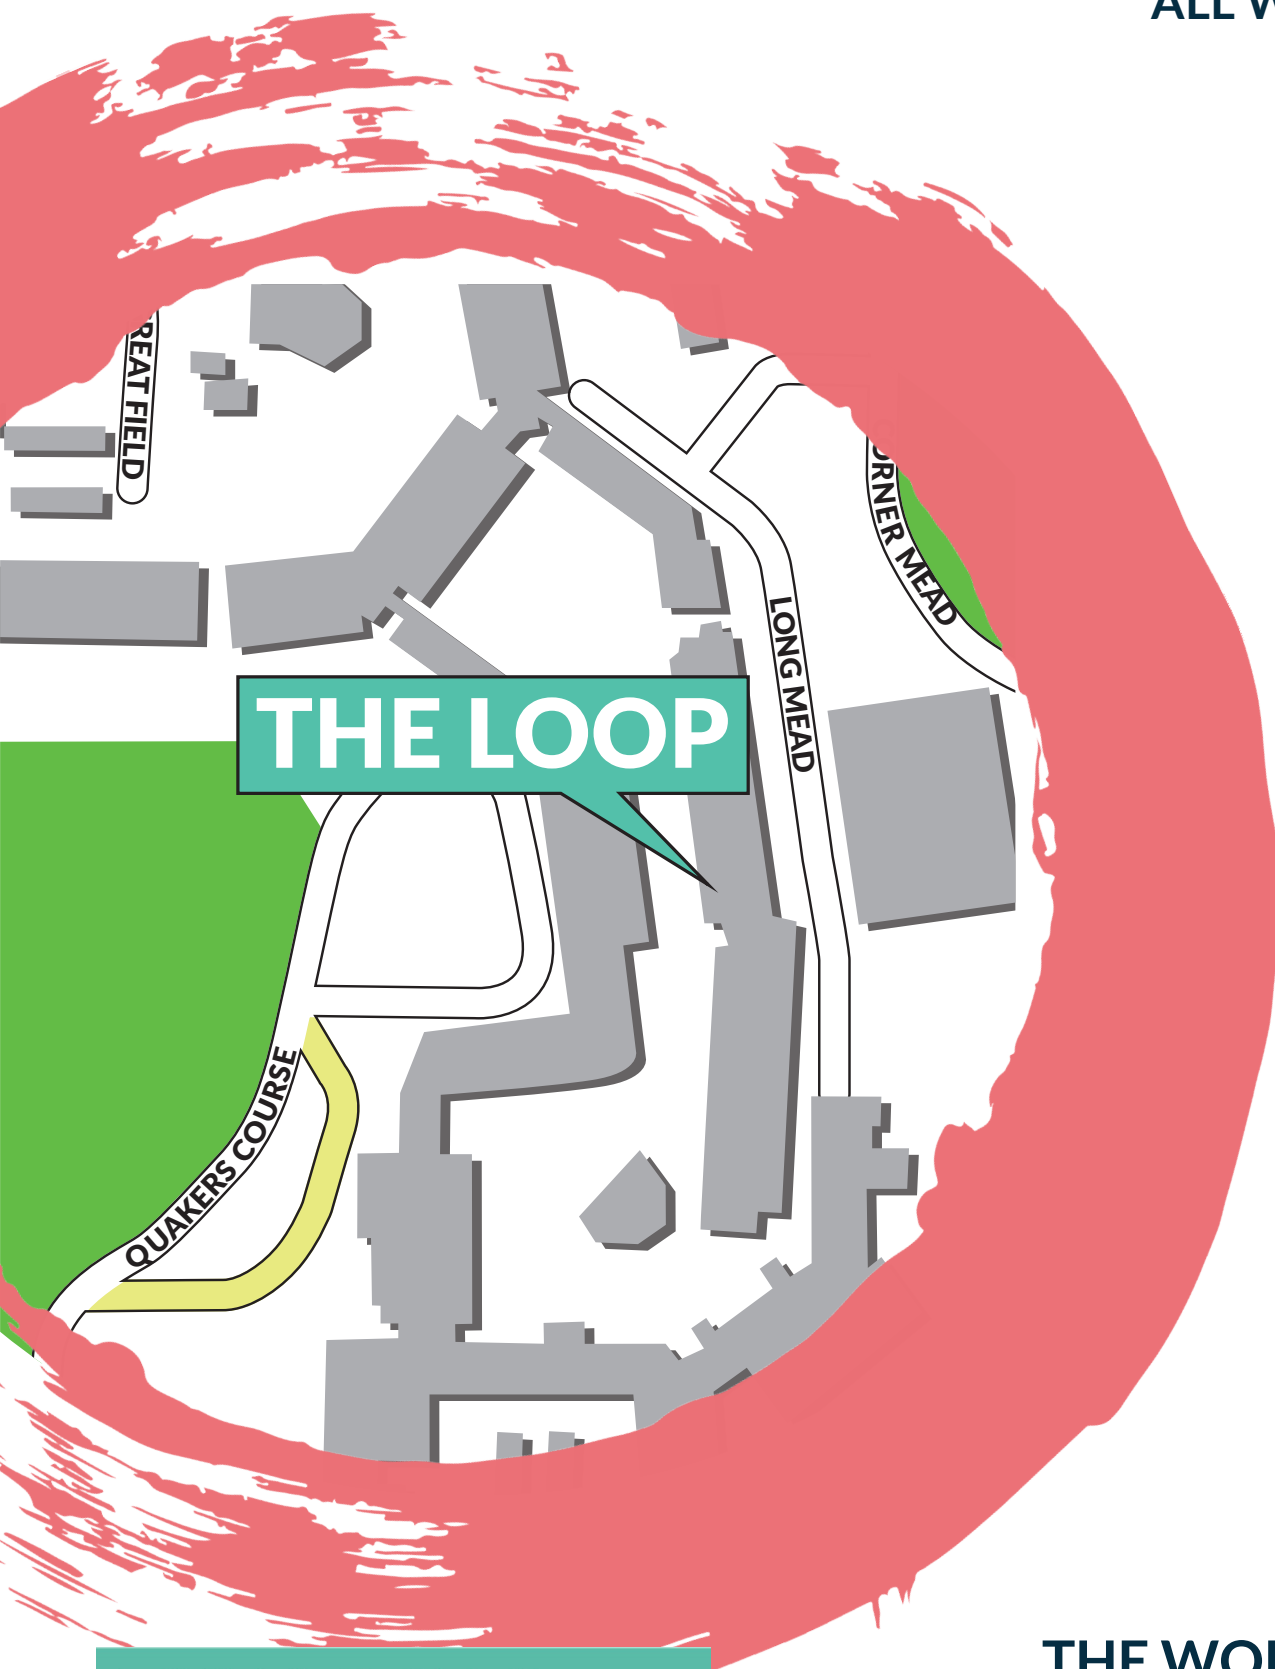

THE LOOP @
GRAHAME PARK

THE WORKSHOP

Held at
The Loop at
Grahame Park,
12A, The Concourse,
Colindale, London
NW9 5XB